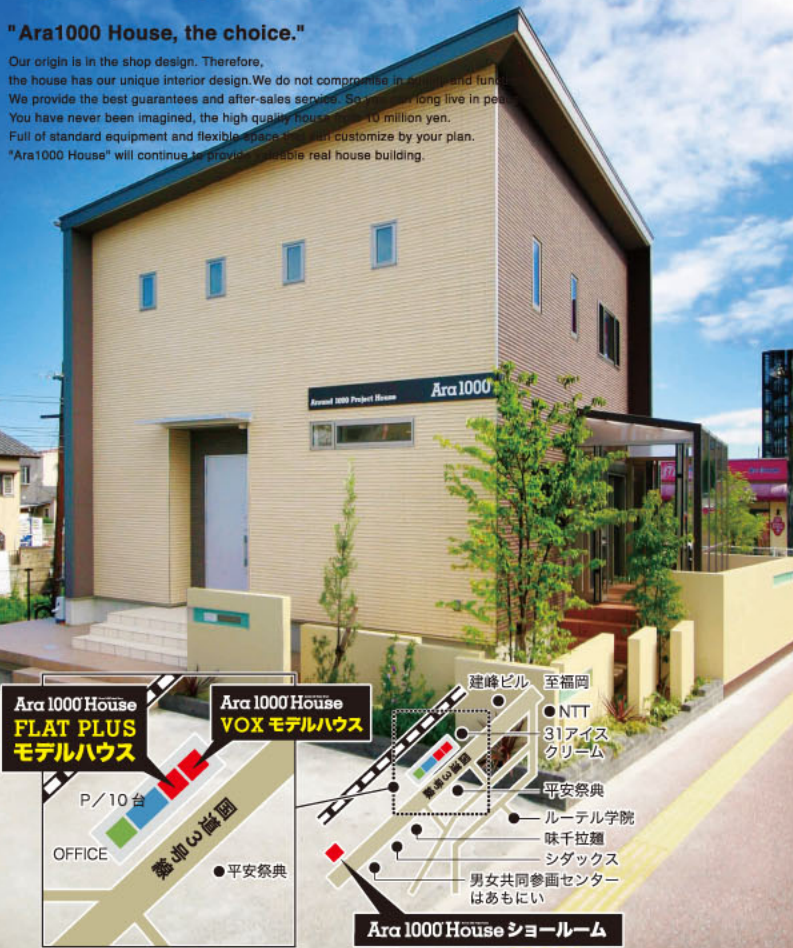

Uto Sweets 2015 Spring
「うと創作うまかもん スウィーツ 春の巻 第6弾」開催中!!
宇土市内9店が参加
「うと創作うまかもん スウィーツ 春の巻」第6弾。宇土産の美味しい「苺と網田ネーブル」を使ったオリジナルスイーツが楽しめます!

Ara 1000[®] House

Around 1000 Project House

950 (税別) 万円からの家づくり。

"Ara1000 House, the choice."

Our origin is in the shop design. Therefore, the house has our unique interior design. We do not compromise in the design and function. We provide the best guarantees and after-sales service. So you can long live in peace. You have never been imagined, the high quality house for under 10 million yen. Full of standard equipment and flexible space that can be customized by your plan. "Ara1000 House" will continue to provide reliable real house building.